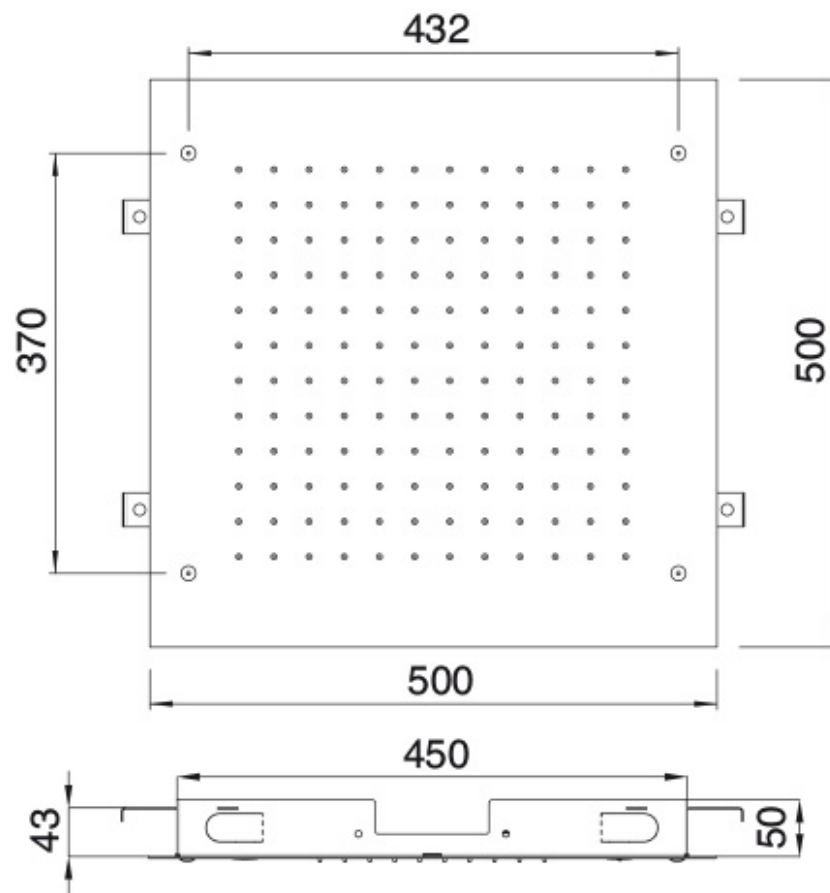

RTBR302

FINISHES:

FROSTED INOX

RUBINETTERIE
tremme
instruments for water