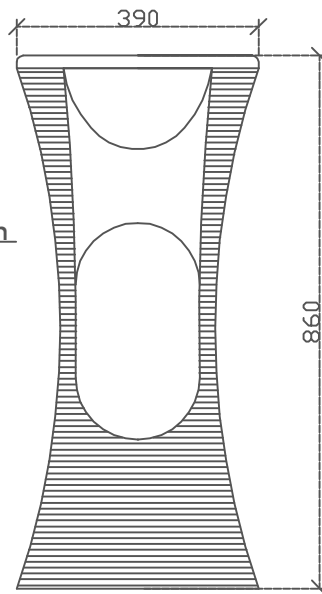

Front view

Back view

Leide Stone Sanitaryware

Item No.:	LD-F078	Material:	G654
Size:	dia390x860mm	Finishing:	Polished inside, grooved finish outside