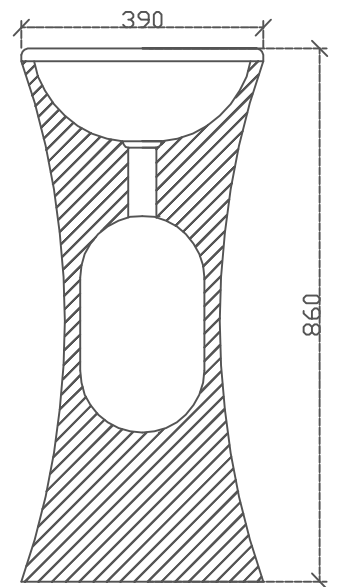

Front view

Back view

Leide Stone Sanitaryware

Item No.:	LD-F078	Material:	G654
Size:	dia390x860mm	Finishing:	Polished inside, grooved finish outside