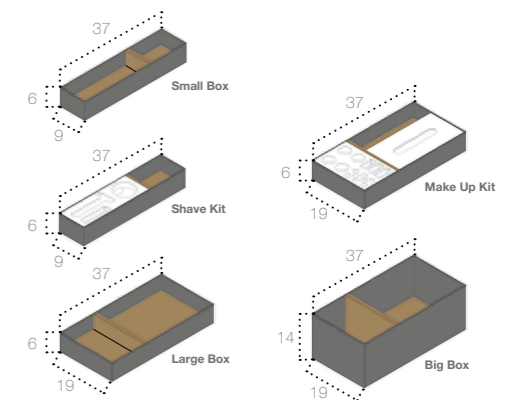

Listino prezzi
Price list
page **027**

Colori disponibili
Available colors
page **096**