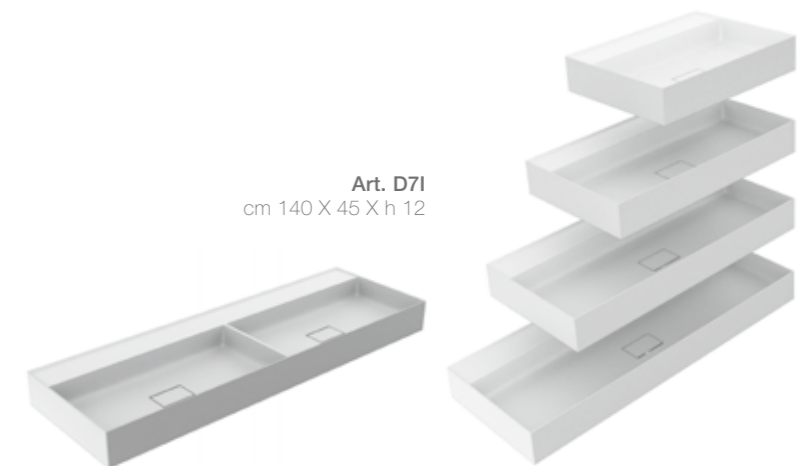

Art. D8D
 cm 59 x 39 x h17

Art. D8C
 cm 60 x 45 x h 14

Art. D8B
 cm 43 x 43 x h14

QUATTRO.ZERO D8H
 LAVABO IN CERAMILUX SSL REVERSIBILE POSIZIONABILE IN APPOGGIO O A PARETE. / REVERSIBLE CERAMILUX SSL
 WASHBASIN POSITIONABLE SIT ON TOP OR WALL MOUNTED
 Design Métrica

Art. D8H
 cm 80 x 45 x 12
 cm 100 x 45 x 12
 cm 120 x 45 x 12

Listino prezzi
 Price list
 page **549**

QUATTRO.ZERO
 LAVABI A PARETE E DA APPOGGIO IN CERAMILUX SSL OPACO SP 4 MM
 WALL-MOUNTED AND ON-TOP WASHBASINS IN 4MM MATT WHITE CERAMILUX SSL
 Design Métrica

Art. D7H
 cm 60 x 45 x 12
 cm 80 x 45 x 12
 cm 100 x 45 x 12
 cm 120 x 45 x 12

Art. D7I
 cm 140 X 45 X h 12

Listino prezzi
 Price list
 page **551**

CONTENITORI PER CASSETTI IN METALLO, LEGNO E CRISTALPLANT
DRAWER CONTAINERS IN METAL, WOOD AND CRISTALPLANT
Design Métrica