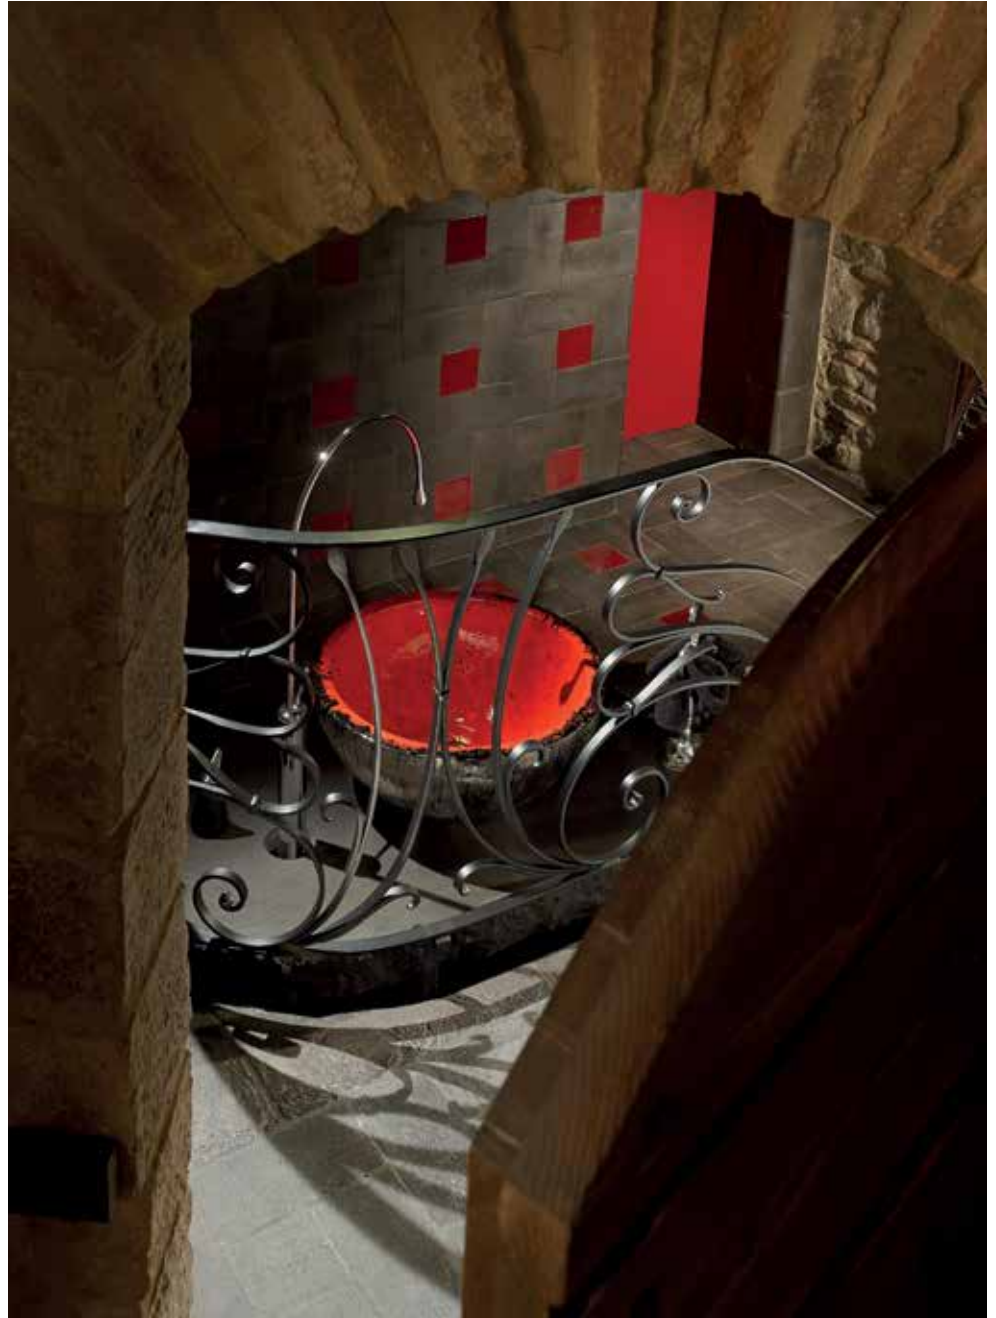

Rivestimenti bagno
Covering bathroom countertops

Tavoli *Tables*
New Classic Design

Specchiere *Mirrors*

Oggettistica *Tableware*

VASCA LAVAMANI
IN TERRACOTTA
1000 °C
TERRACOTTA SINK
1000 °C

VASCA LAVAMANI IN LAVA VULCANICA
VOLCANIC LAVA SINK