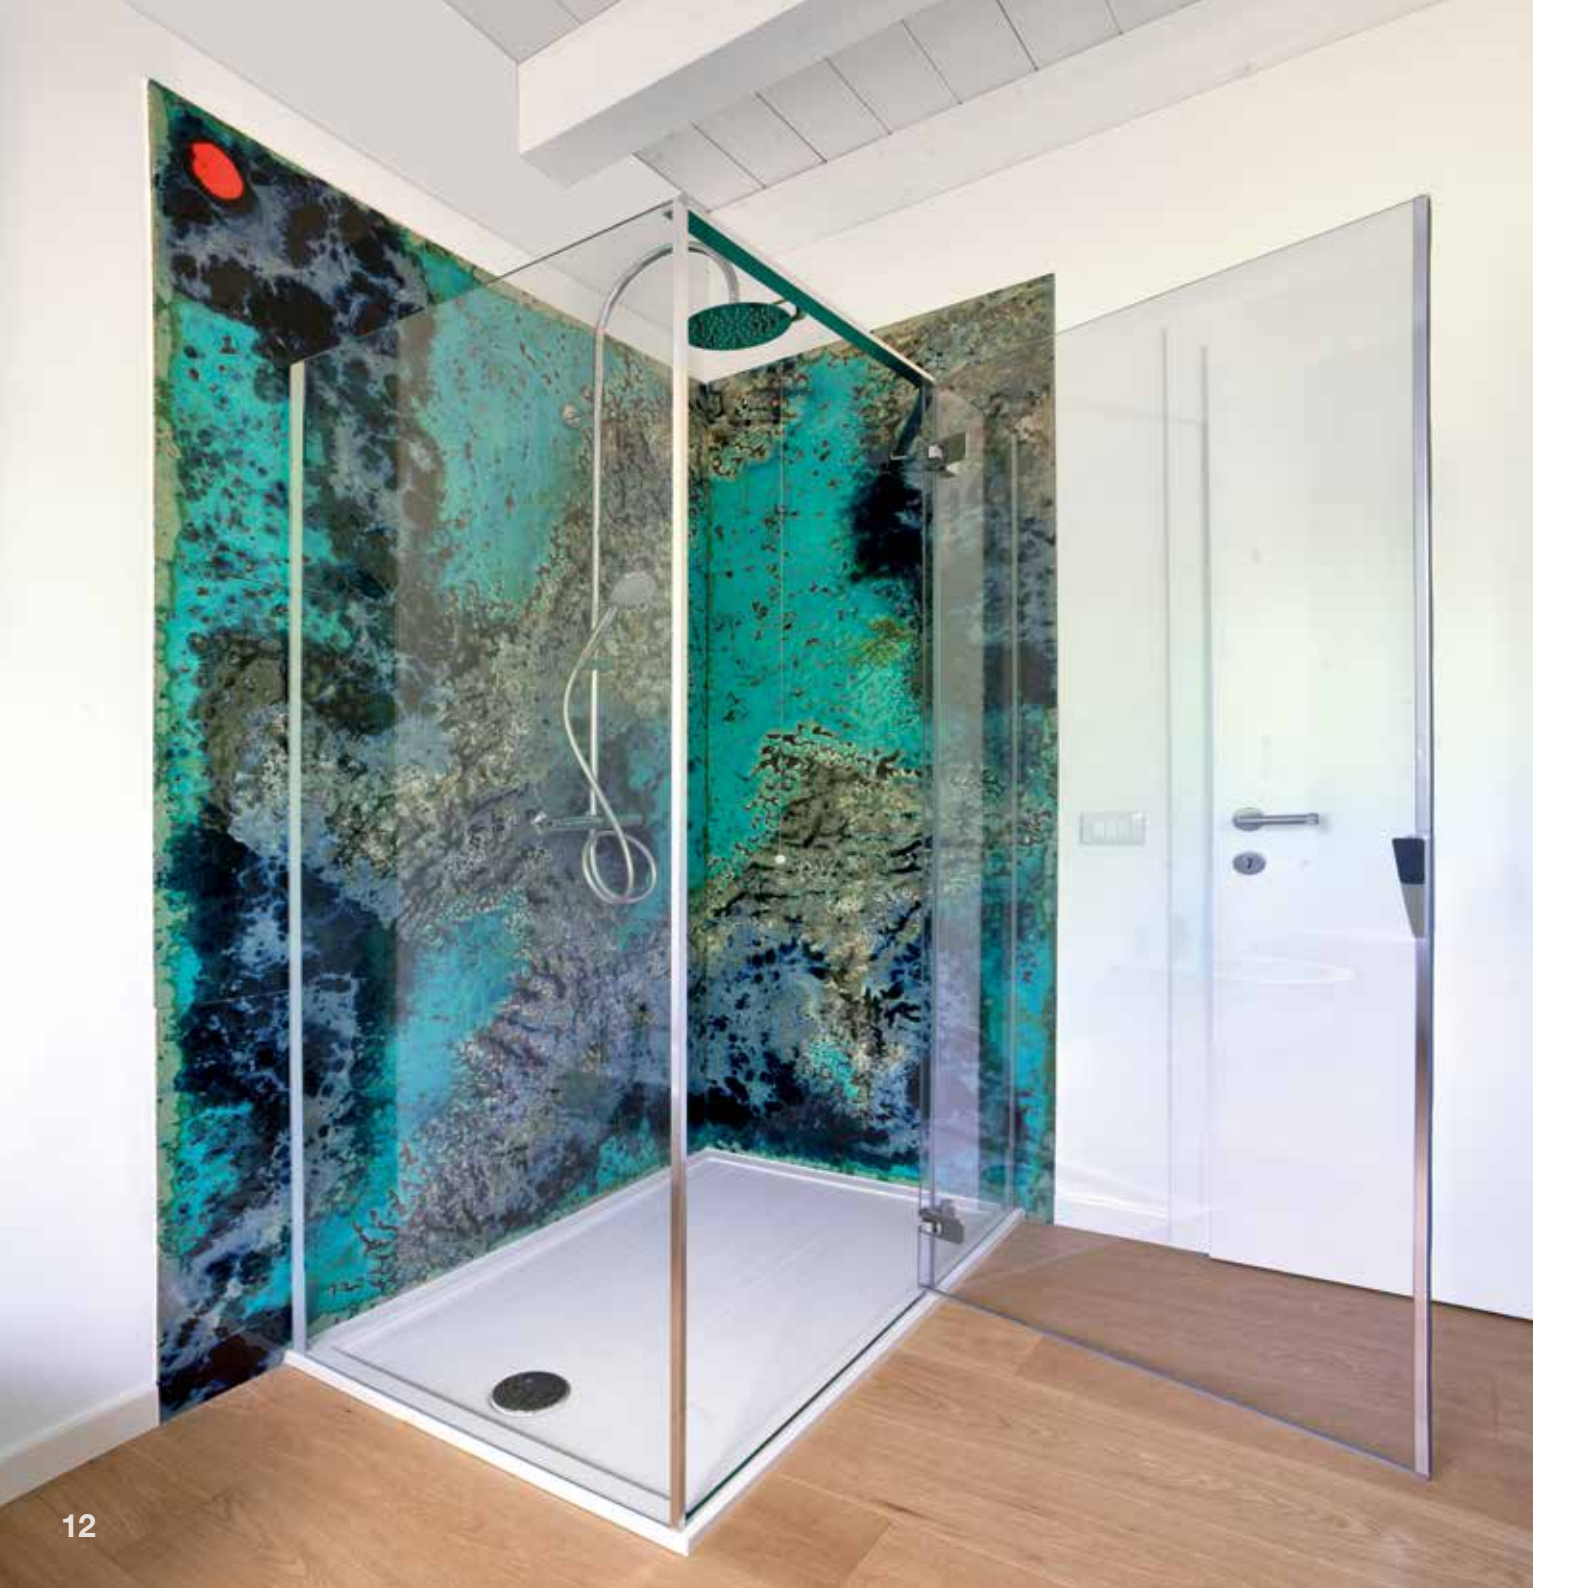

Rivestimenti bagno
Covering bathroom countertops

Tavoli *Tables*
New Classic Design

Specchiere *Mirrors*

Oggettistica *Tableware*

VASCA LAVAMANI
IN TERRACOTTA
1000 °C
TERRACOTTA SINK
1000 °C

VASCA LAVAMANI IN LAVA VULCANICA
VOLCANIC LAVA SINK