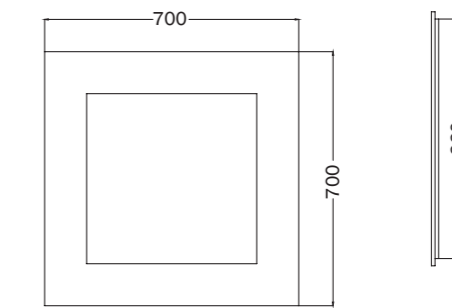

DESCRIZIONE / DESCRIPTION

Specchiere in pietra lavica maiolicata o legno complete di staffa in acciaio inox AISI 304 e supporto a muro.

Wall mirrors made of hand-painted lava stone or wood, with AISI 304 stainless steel support and wall bracket.

FISSAGGIO / FIXING

Su lastra di acciaio inox AISI 304, spessore 1 cm (senza led), 4 cm (con led).

On AISI 304 stainless steel plate, thickness 1 cm (without led), 4 cm (with led).

ILLUMINAZIONE / LIGHTING

Strip led IP65 19 W al ml 4000k; alimentatore; trasformatore 220/24V; presa italiana EU/CEE.

Led strip, IP65, 19 W, 4000k; with charger; transformer 220/24V; Italian socket EU/EEC.

MISURE / SIZES monolite	PREZZI / PRICES senza led / without led	MISURE / SIZES quattro pz / four pcs	PREZZI / PRICES senza led / without led
40x40 cm	500.00 €	120x120 cm	3,000.00 €
50x50 cm	700.00 €	130x130 cm	3,500.00 €
60x60 cm	800.00 €	140x140 cm	4,000.00 €
70x70 cm	1,200.00 €	150x150 cm	4,500.00 €
80x80 cm	1,400.00 €	160x160 cm	5,000.00 €
90x90 cm	1,800.00 €	180x180 cm	6,000.00 €
100x100 cm	2,000.00 €	200x200 cm	7,000.00 €
110x110 cm	2,500.00 €		

per i decori delle specchiere, andare a pag 168-173 / find mirror patterns at p 168-173 supporto a muro pag 143 / wall mirror bracket at p 143

prodotto customizzabile nelle dimensioni, finiture e decori / product available in custom sizes, finishings and patterns