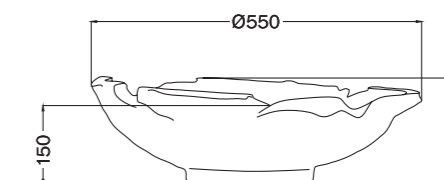

DESCRIZIONE / DESCRIPTION

Lavabo in argilla bianca realizzato interamente a mano e cotto in forno a 1000 °C. White clay washbasin completely handmade and fired in kiln at 1000°C.

MISURA / SIZE

Ø 50/55 cm, h 15/20 cm

PREZZO / PRICE

1.500,00 €

per i decori dei lavabi, andare a pag 160-167 / find washbasins patterns at p 160-167

prodotto customizzabile nelle dimensioni, finiture e decori / product available in custom sizes, finishings and patterns