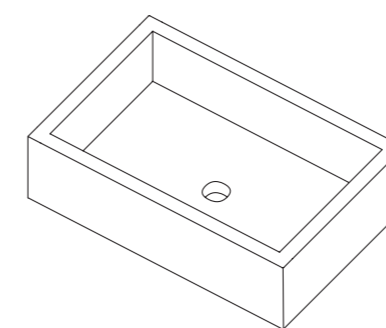

DESCRIZIONE / DESCRIPTION

Lavabo in pietra lavica maiolicata lavorato in massello con macchina waterjet dipinto a mano. Washbasin made of a block of hand-painted lava stone cut with waterjet machine.

MISURE / SIZES

59x39 cm, h 16,5 cm

PREZZO / PRICE

2.200,00 €

per i decori dei lavabi, andare a pag 168-173 / find washbasins patterns at p 168-173

prodotto customizzabile nelle dimensioni, finiture e decori / product available in custom sizes, finishings and patterns