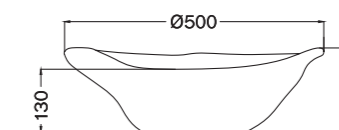

DESCRIZIONE / DESCRIPTION

Lavabo in argilla bianca realizzato interamente a mano e cotto in forno a 1000 °C. White clay washbasin completely handmade and fired in kiln at 1000°C.

MISURA / SIZE

ø 50 cm, h 13/16 cm

PREZZO / PRICE

1.400,00 €

per i decori dei lavabi, andare a pag 160-167 / find washbasins patterns at p 160-167

prodotto customizzabile nelle dimensioni, finiture e decori / product available in custom sizes, finishings and patterns