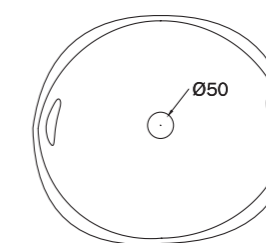

DESCRIZIONE / DESCRIPTION

Lavabo in argilla bianca realizzato interamente a mano e cotto in forno a 1000 °C. White clay washbasin completely handmade and fired in kiln at 1000°C.

MISURA / SIZE

ø 50 cm, h 13/16 cm

PREZZO / PRICE

1.400,00 €

per i decori dei lavabi, andare a pag 160-167 / find washbasins patterns at p 160-167

prodotto customizzabile nelle dimensioni, finiture e decori / product available in custom sizes, finishings and patterns