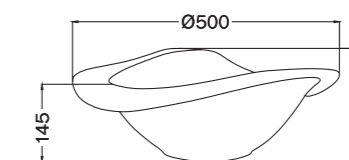

DESCRIZIONE / DESCRIPTION

Lavabo in argilla bianca realizzato interamente a mano e cotto in forno a 1000 °C. White clay washbasin completely handmade and fired in kiln at 1000°C.

MISURA / SIZE

ø 50/55 cm, h 15/20 cm

PREZZO / PRICE

1.200,00 €

per i decori dei lavabi, andare a pag 160-167 / find washbasins patterns at p 160-167

prodotto customizzabile nelle dimensioni, finiture e decori / product available in custom sizes, finishings and patterns