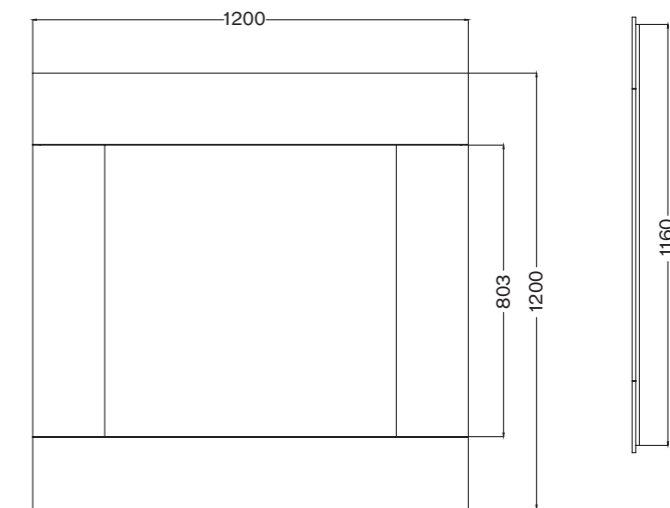

DESCRIZIONE / DESCRIPTION

Specchiere in pietra lavica maiolicata o legno complete di staffa in acciaio inox AISI 304 e supporto a muro.

Wall mirrors made of hand-painted lava stone or wood, with AISI 304 stainless steel support and wall bracket.

FISSAGGIO / FIXING

Su lastra di acciaio inox AISI 304, spessore 1 cm (senza led), 4 cm (con led).

On AISI 304 stainless steel plate, thickness 1 cm (without led), 4 cm (with led).

ILLUMINAZIONE / LIGHTING

Strip led IP65 19 W al ml 4000k; alimentatore; trasformatore 220/24V; presa italiana EU/CEE.

Led strip, IP65, 19 W, 4000k; with charger; transformer 220/24V; Italian socket EU/EEC.

MISURE / SIZES monolite	PREZZI / PRICES senza led / without led	MISURE / SIZES quattro pz / four pcs	PREZZI / PRICES senza led / without led
40x40 cm	500.00 €	120x120 cm	3,000.00 €
50x50 cm	700.00 €	130x130 cm	3,500.00 €
60x60 cm	800.00 €	140x140 cm	4,000.00 €
70x70 cm	1,200.00 €	150x150 cm	4,500.00 €
80x80 cm	1,400.00 €	160x160 cm	5,000.00 €
90x90 cm	1,800.00 €	180x180 cm	6,000.00 €
100x100 cm	2,000.00 €	200x200 cm	7,000.00 €
110x110 cm	2,500.00 €		

per i decori delle specchiere, andare a pag 168-173 / find mirror patterns at p 168-173 supporto a muro pag 143 / wall mirror bracket at p 143

prodotto customizzabile nelle dimensioni, finiture e decori / product available in custom sizes, finishings and patterns