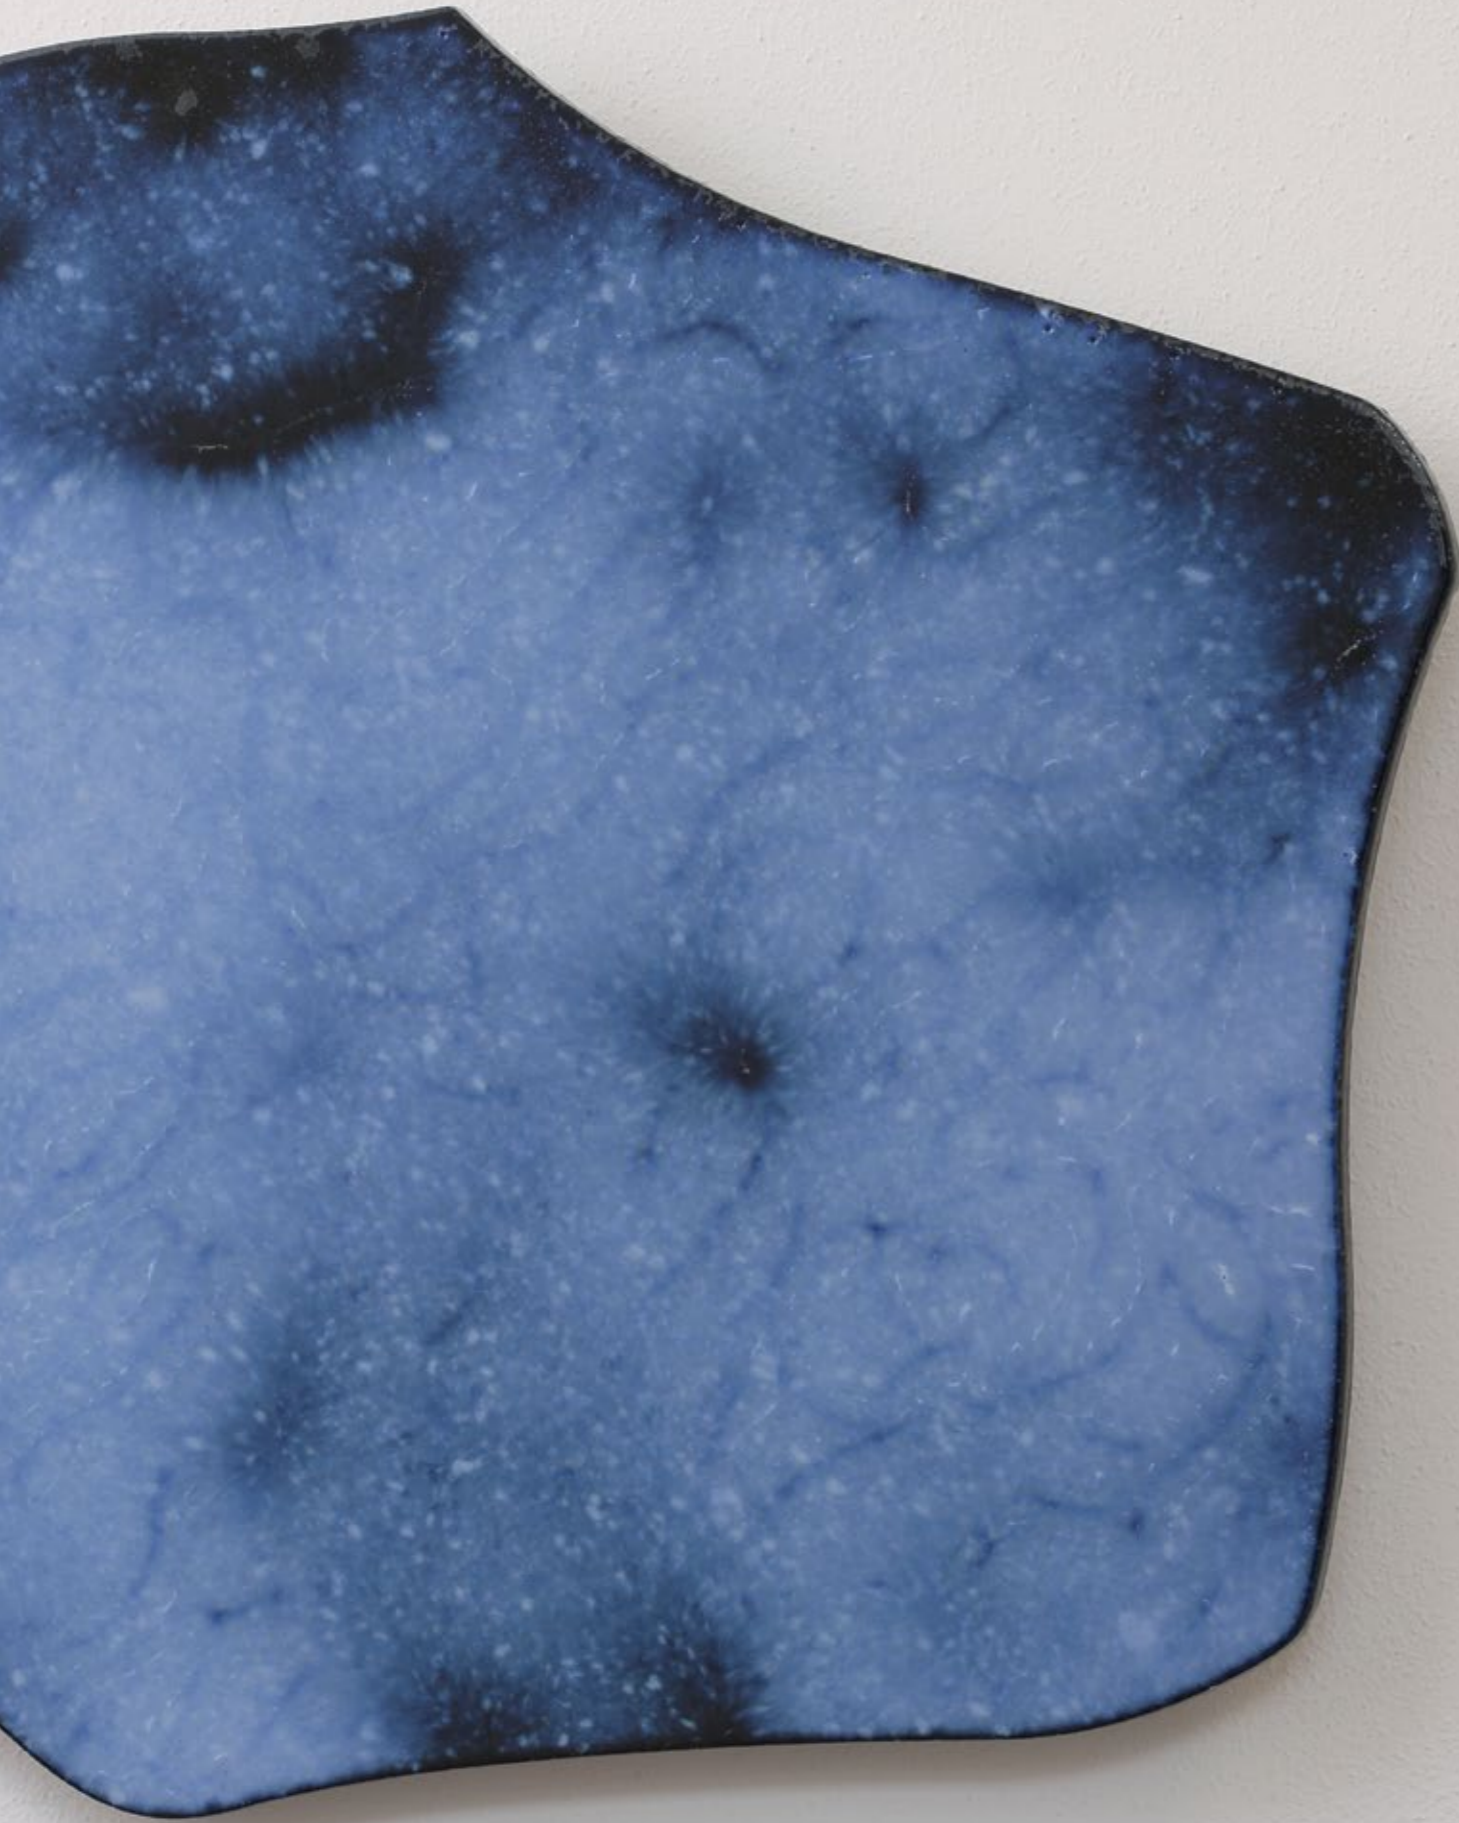

**PANNELLI
DECORATIVI /
DECORATIVE
PANELS**