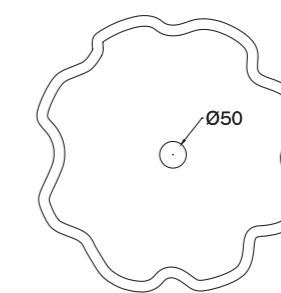

DESCRIZIONE / DESCRIPTION

Lavabo in argilla bianca realizzato interamente a mano e cotto in forno a 1000 °C. White clay washbasin completely handmade and fired in kiln at 1000°C.

MISURA / SIZE

Ø 50/55 cm, h 15/20 cm

PREZZO / PRICE

1.500,00 €

per i decori dei lavabi, andare a pag 160-167 / find washbasins patterns at p 160-167

prodotto customizzabile nelle dimensioni, finiture e decori / product available in custom sizes, finishings and patterns