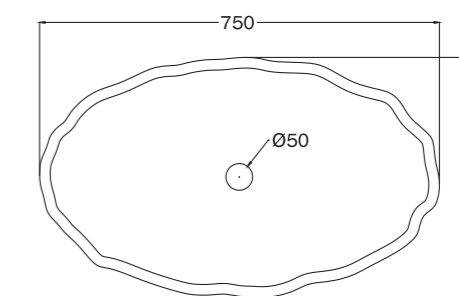

DESCRIZIONE / DESCRIPTION

Lavabo in argilla bianca realizzato interamente a mano e cotto in forno a 1000 °C. White clay washbasin completely handmade and fired in kiln at 1000°C.

MISURE / SIZES

65x45 cm, h 15/19 cm

75x45 cm, h 15/19 cm

PREZZI / PRICES

1.800,00 €

2.200,00 €

per i decori dei lavabi, andare a pag xx / find washbasin patterns at p xx

prodotto customizzabile nelle dimensioni, finiture e decori / product available in custom sizes, finishings and patterns