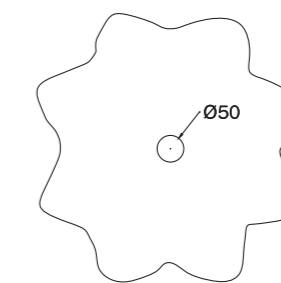

DESCRIZIONE / DESCRIPTION

Lavabo in argilla bianca realizzato interamente a mano e cotto in forno a 1000 °C. White clay washbasin completely handmade and fired in kiln at 1000°C.

MISURA / SIZE

ø 50/55 cm, h 15/18 cm

PREZZO / PRICE

1.500,00 €

per i decori dei lavabi, andare a pag 160-167 / find washbasins patterns at p 160-167

prodotto customizzabile nelle dimensioni, finiture e decori / product available in custom sizes, finishings and patterns