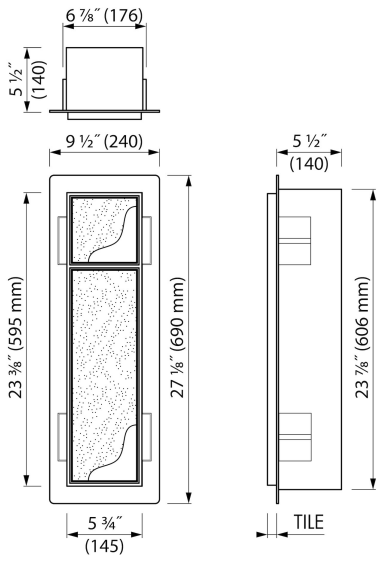

TECHNICAL DRAWINGS

Manufacturer

Easy Sanitary Solutions
Nijverheidsstraat 60 | 7575 BK Oldenzaal | The Netherlands
T. +31 (0)541 200 800 | F. +31 (0)541 200 899
info@esspost.com | www.easydrain.com

Contact

Easy Sanitary Solutions
Nijverheidsstraat 60 | 7575 BK Oldenzaal | The Netherlands
T. +31 (0)541 200 800 | F. +31 (0)541 200 899
sales@esspost.com | www.easydrain.com