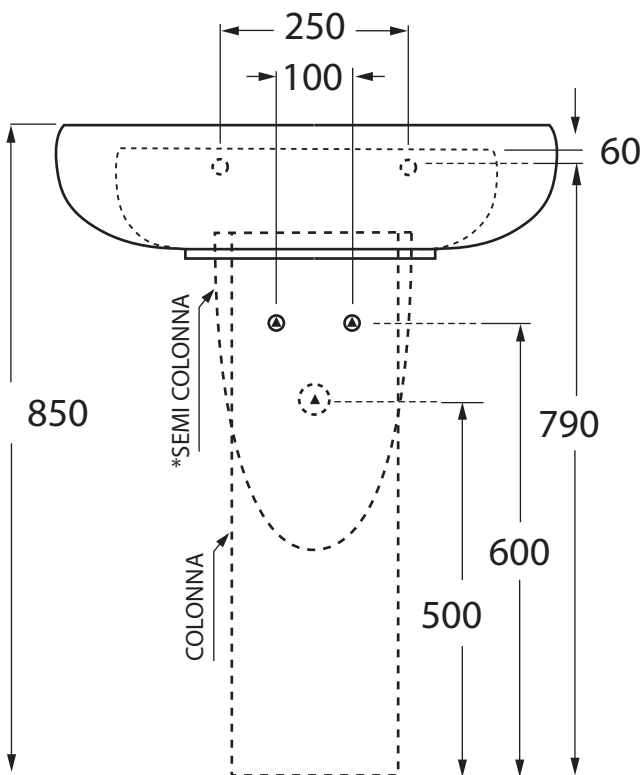

# CLA 200/65

Lavabo cm 65 monoforo  
One-Hole wash-basin cm 65

Dimensioni/Dimensions: 65x48xH21cm  
Peso/weight:18,5kg

\* la semicolonna viene fissata al lavabo tramite il kit in dotazione

The semi-pedestal must be fixed to the wash basin with the included fixing kit