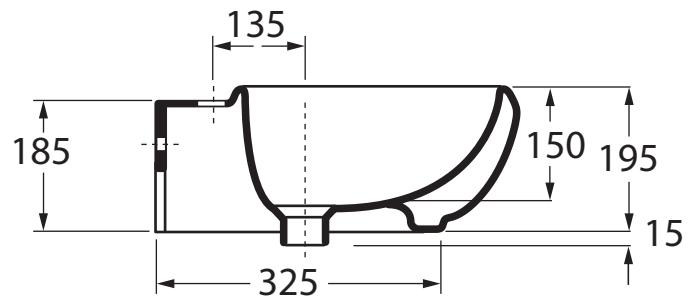

# CLA 200/65

Lavabo cm 65 monoforo  
One-Hole wash-basin cm 65

Dimensioni/Dimensions: 65x48xH21cm  
Peso/weight:18,5kg

\* la semicolonna viene fissata al lavabo tramite il kit in dotazione

The semi-pedestal must be fixed to the wash basin with the included fixing kit