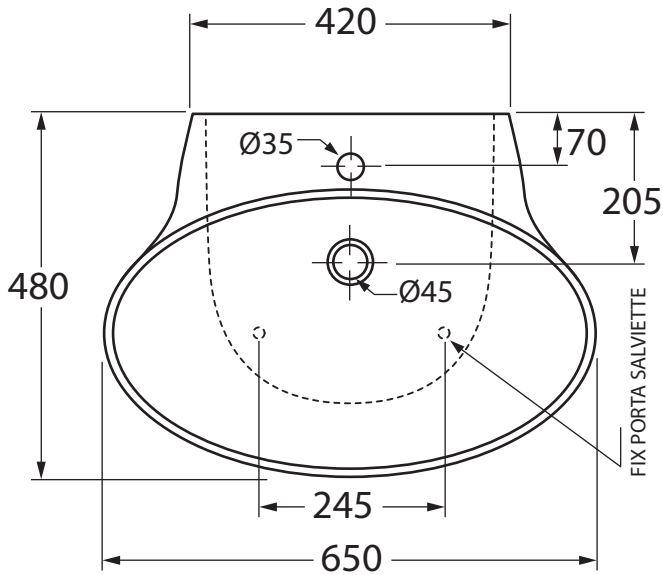

# CLA 200/65

Lavabo cm 65 monoforo  
One-Hole wash-basin cm 65

Dimensioni/Dimensions: 65x48xH21cm  
Peso/weight:18,5kg

\* la semicolonna viene fissata al lavabo tramite il kit in dotazione

The semi-pedestal must be fixed to the wash basin with the included fixing kit