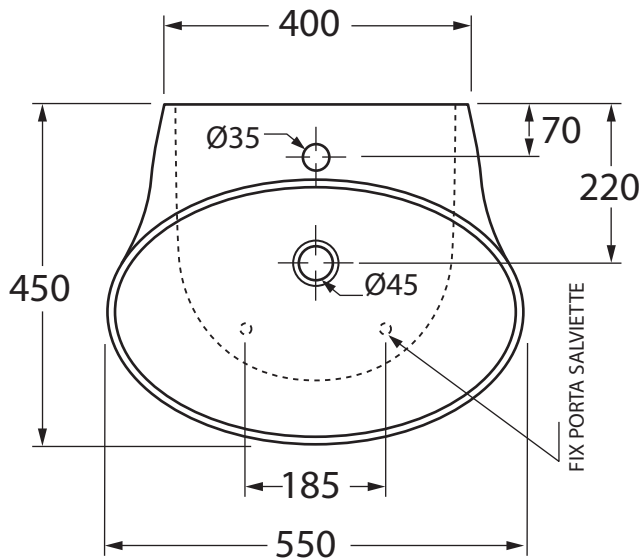

# CLA 200/55

Lavabo cm 55 monoforo  
One-hole wash-basin cm 55

Dimensioni/Dimensions: 55x45xH20cm  
Peso/weight: 14kg

\* la semicolonna viene fissata  
al lavabo tramite il kit in dotazione

The semi-pedestal must be fixed  
to the wash basin with the included fixing kit