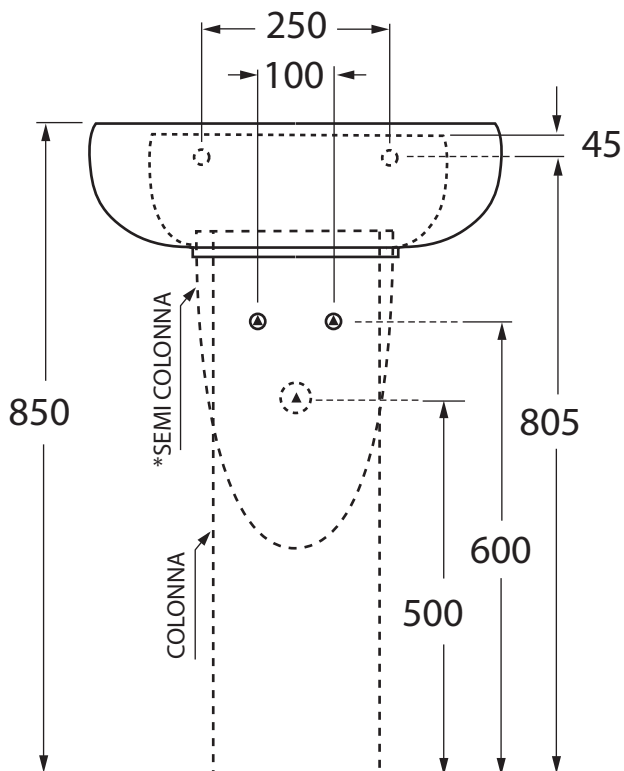

# CLA 200/55

Lavabo cm 55 monoforo  
One-hole wash-basin cm 55

Dimensioni/Dimensions: 55x45xH20cm  
Peso/weight: 14kg

\* la semicolonna viene fissata  
al lavabo tramite il kit in dotazione

The semi-pedestal must be fixed  
to the wash basin with the included fixing kit