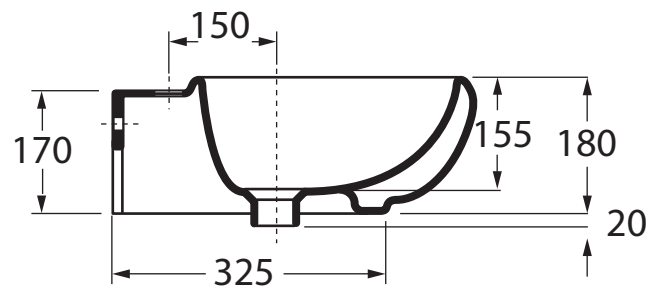

# CLA 200/55

Lavabo cm 55 monoforo  
One-hole wash-basin cm 55

Dimensioni/Dimensions: 55x45xH20cm  
Peso/weight: 14kg

\* la semicolonna viene fissata  
al lavabo tramite il kit in dotazione

The semi-pedestal must be fixed  
to the wash basin with the included fixing kit