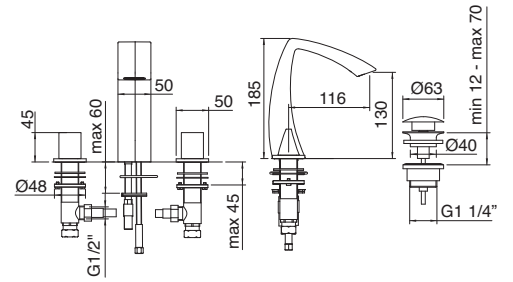

0752
Gruppo lavabo a muro
Wall mounted 3 hole washbasin
(D RTVT101)

3252 - CASCATA

3152 - SWAROVSKI