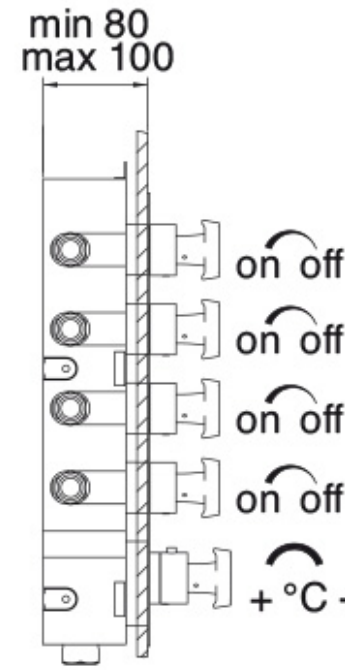

7297TW

FINISHES:

CHROME

BRUSH NICKEL

RUBINETTERIE
tremme
instruments for water