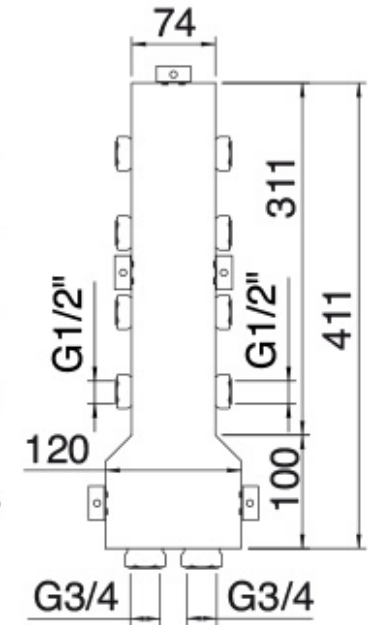

7297TW

FINISHES:

CHROME

BRUSH NICKEL

RUBINETTERIE
tremme
instruments for water