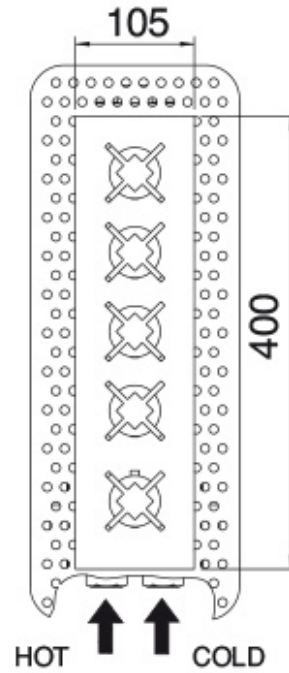

7297TW

FINISHES:

CHROME

BRUSH NICKEL

RUBINETTERIE
tremme
instruments for water