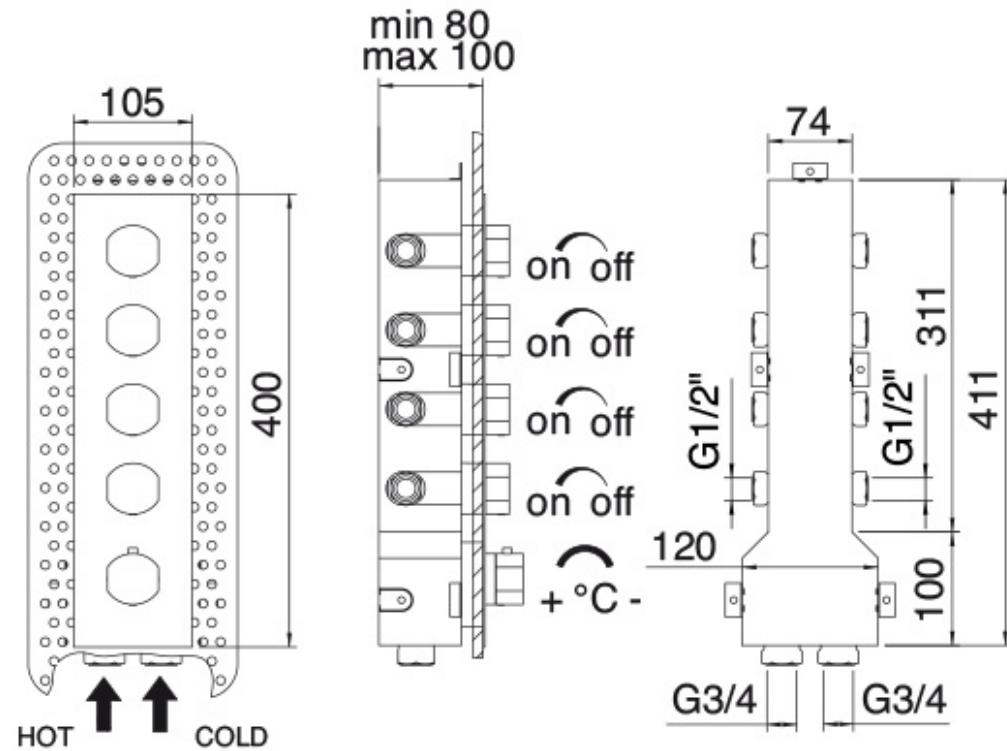

7297HE

FINISHES:

CHROME

BRUSH NICKEL

RUBINETTERIE
tremme
instruments for water