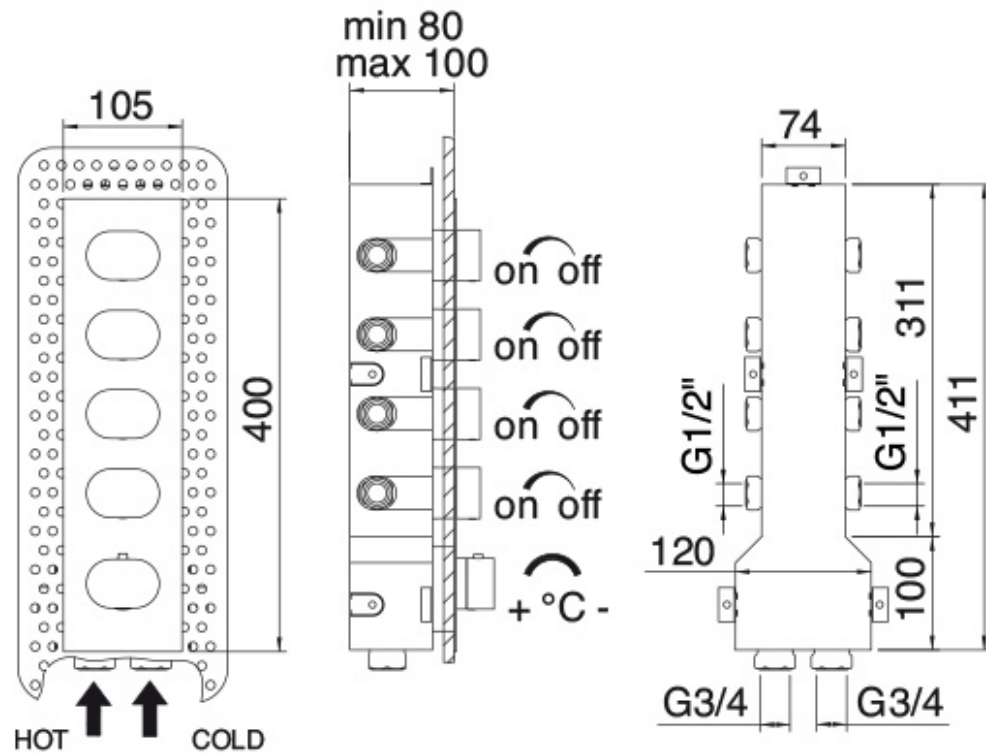

7297DM

FINISHES:

CHROME

BRUSH NICKEL

RUBINETTERIE
treemme
instruments for water