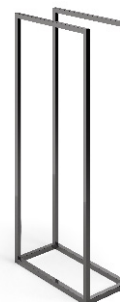

Piantana portasalviette
Towel holder stand

PESO / WEIGHT: kg 4,27

FINISHINGS

- 5117.09** - bianco - *white* |
- 5117.29** - cromo - *chromed* |
- 5117.33** - cromo nero - *black chrome* |

SPARE PARTS