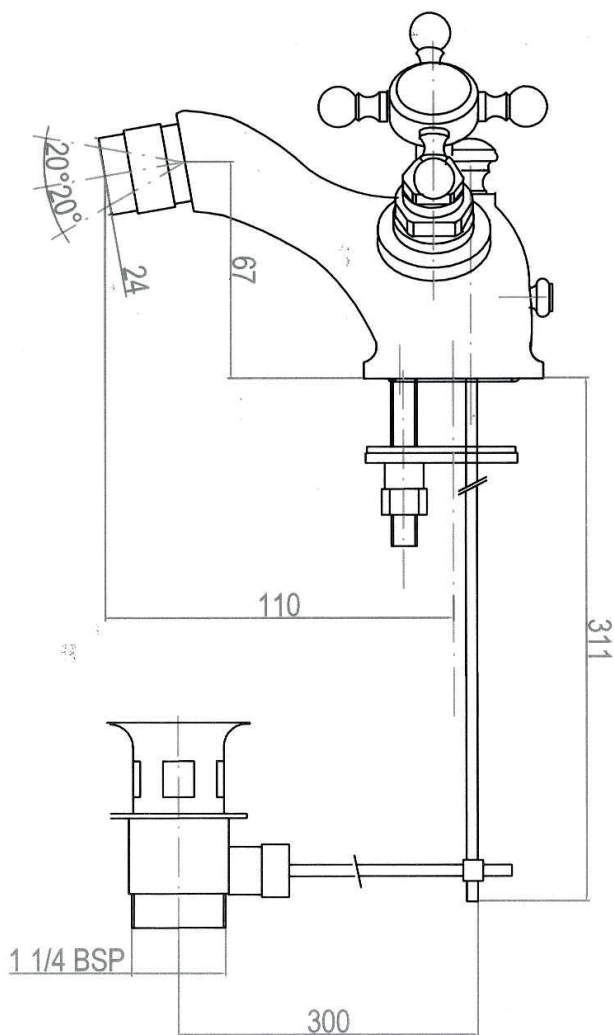

# VICTORIAN COLLECTION

SILVERDALE  
GREAT BRITAIN

Victorian bidet mixer

Silverdale Ltd  
Silverdale Road,  
Newcastle Under Lyme,  
Staffordshire,  
ST5 6EH.  
Telephone: 01782 717 175 Facsimile: 01782 717 166  
Email: [sales@silverdalebathrooms.co.uk](mailto:sales@silverdalebathrooms.co.uk)  
[www.silverdalebathrooms.co.uk](http://www.silverdalebathrooms.co.uk)