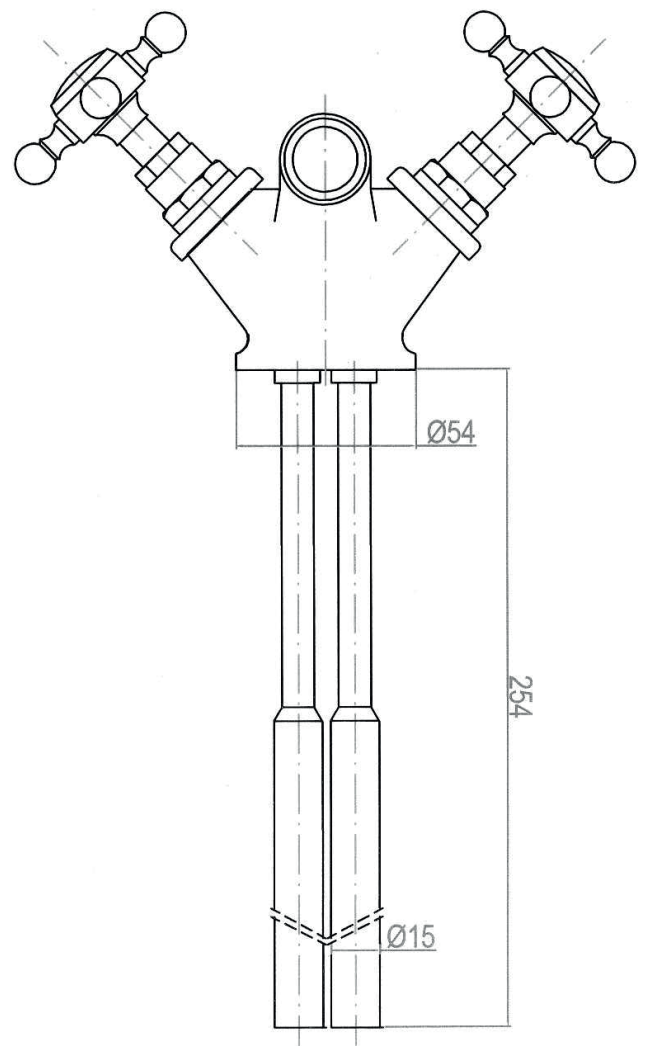

# VICTORIAN COLLECTION

SILVERDALE  
GREAT BRITAIN

Victorian bidet mixer

Silverdale Ltd  
Silverdale Road,  
Newcastle Under Lyme,  
Staffordshire,  
ST5 6EH.  
Telephone: 01782 717 175 Facsimile: 01782 717 166  
Email: [sales@silverdalebathrooms.co.uk](mailto:sales@silverdalebathrooms.co.uk)  
[www.silverdalebathrooms.co.uk](http://www.silverdalebathrooms.co.uk)