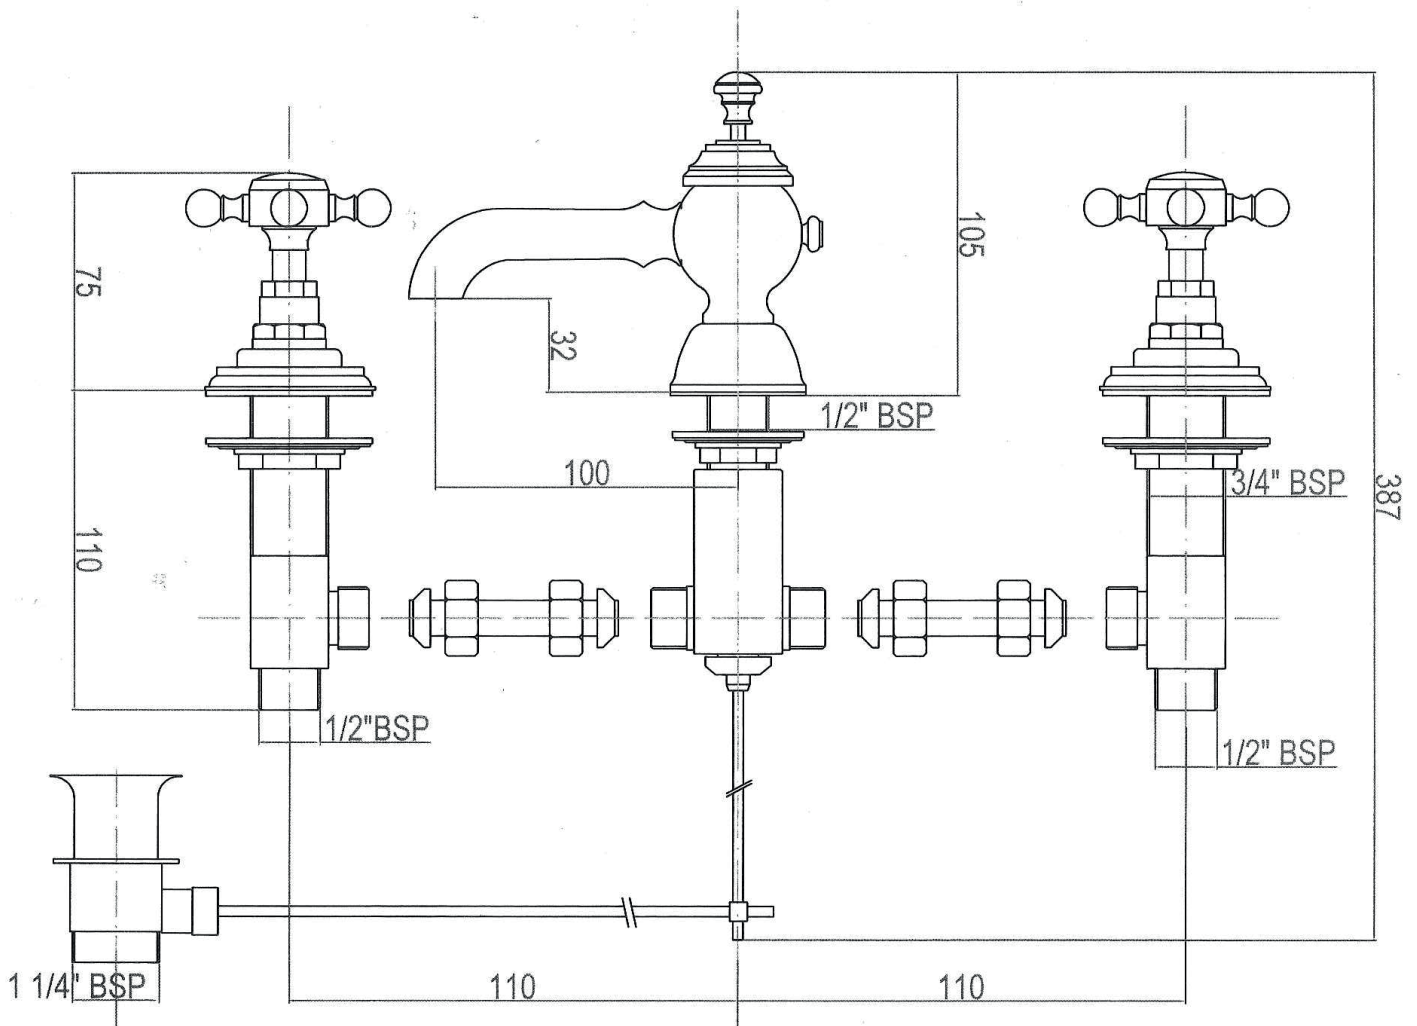

VICTORIAN COLLECTION

SILVERDALE
GREAT BRITAIN

Victorian 3 hole mixer

Silverdale Ltd
Silverdale Road,
Newcastle Under Lyme,
Staffordshire,
ST5 6EH.
Telephone: 01782 717 175 Facsimile: 01782 717 166
Email: sales@silverdalebathrooms.co.uk
www.silverdalebathrooms.co.uk