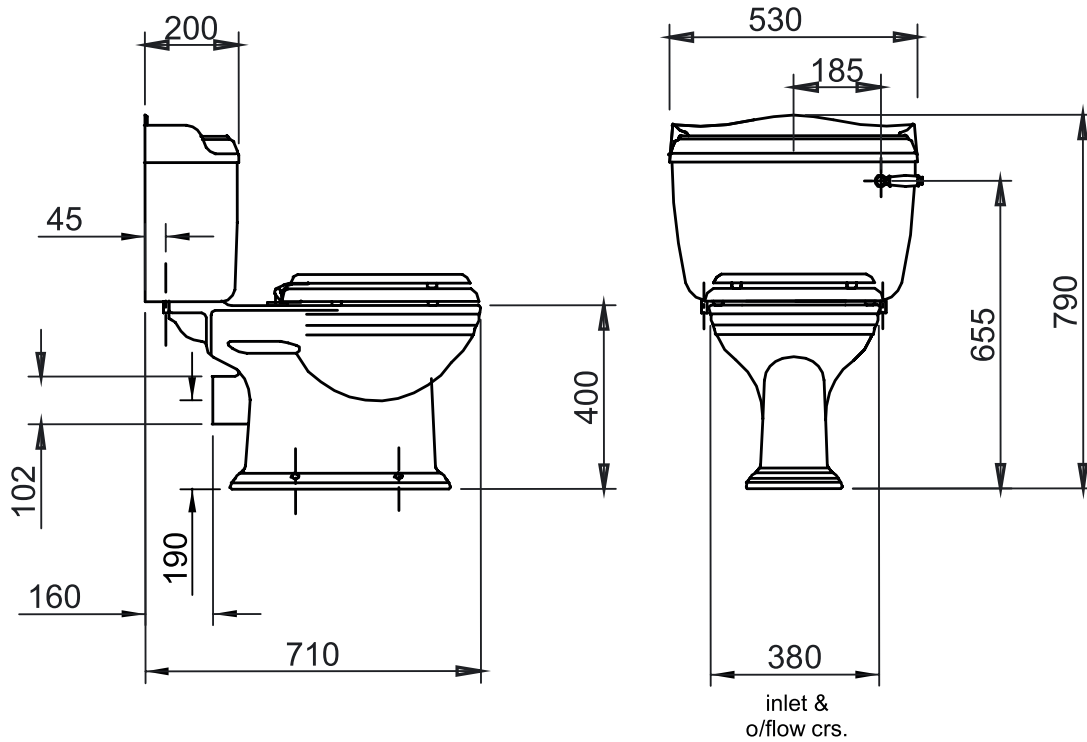

Nouveau Close Coupled Closet & Cistern

Silverdale Bathrooms

Silverdale Road, Newcastle Under Lyme, Staffordshire, ST5 6EL.

Telephone: 01782 717175 Facsimile: 01782 717166

Email: sales@silverdalebathrooms.co.uk