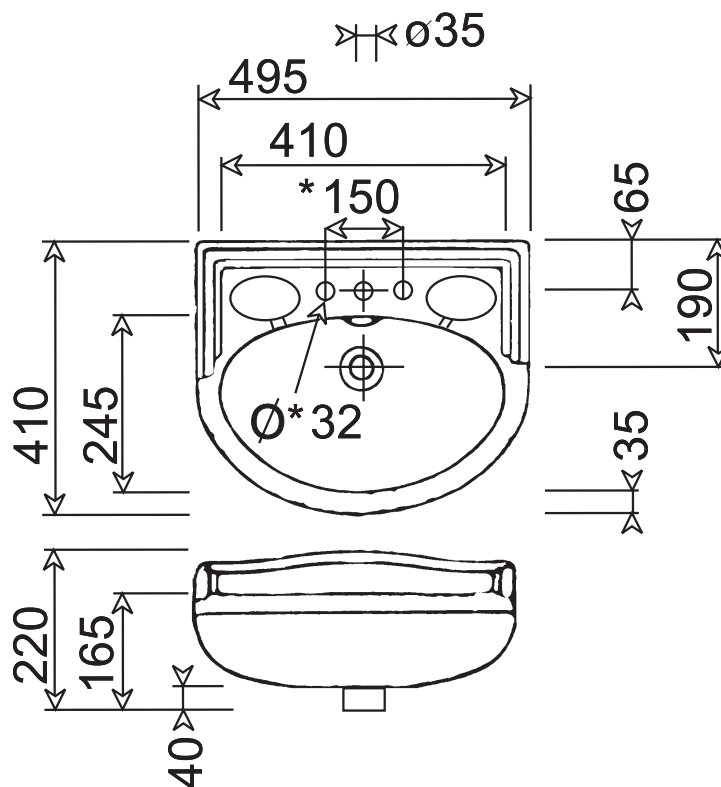

Nouveau 495mm Cloakroom Basin (1 or 2 Tap Hole)

Basin setting height = 840 to rim from the floor.

Silverdale Bathrooms

Silverdale Road, Newcastle Under Lyme, Staffordshire, ST5 6EL.

Telephone: 01782 717175 Facsimile: 01782 717166